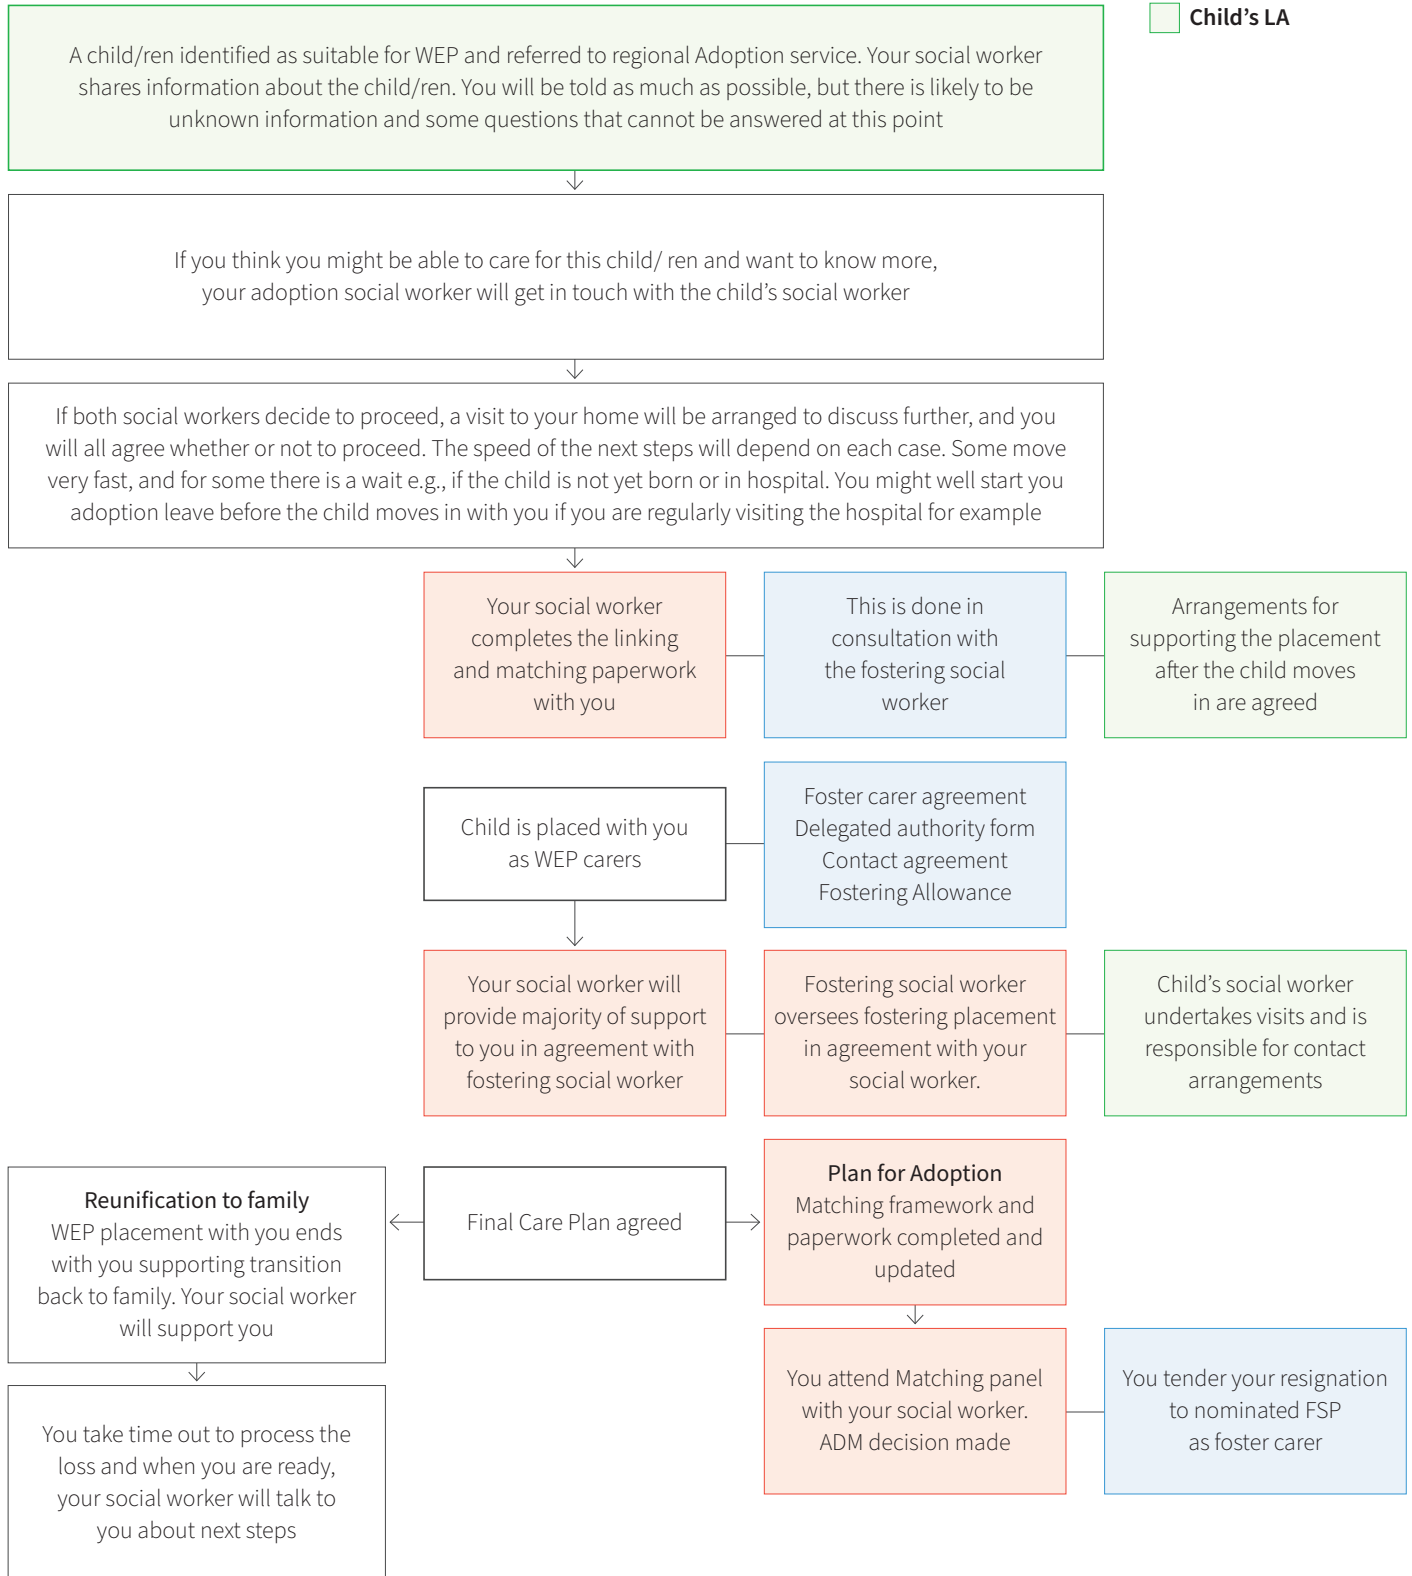

FLOWCHART 4: LINKING, MATCHING AND PLACEMENT

- Adoption agency
- Fostering agency
- Child's LA

Please note: All WEP documents should have an adoption alert attached